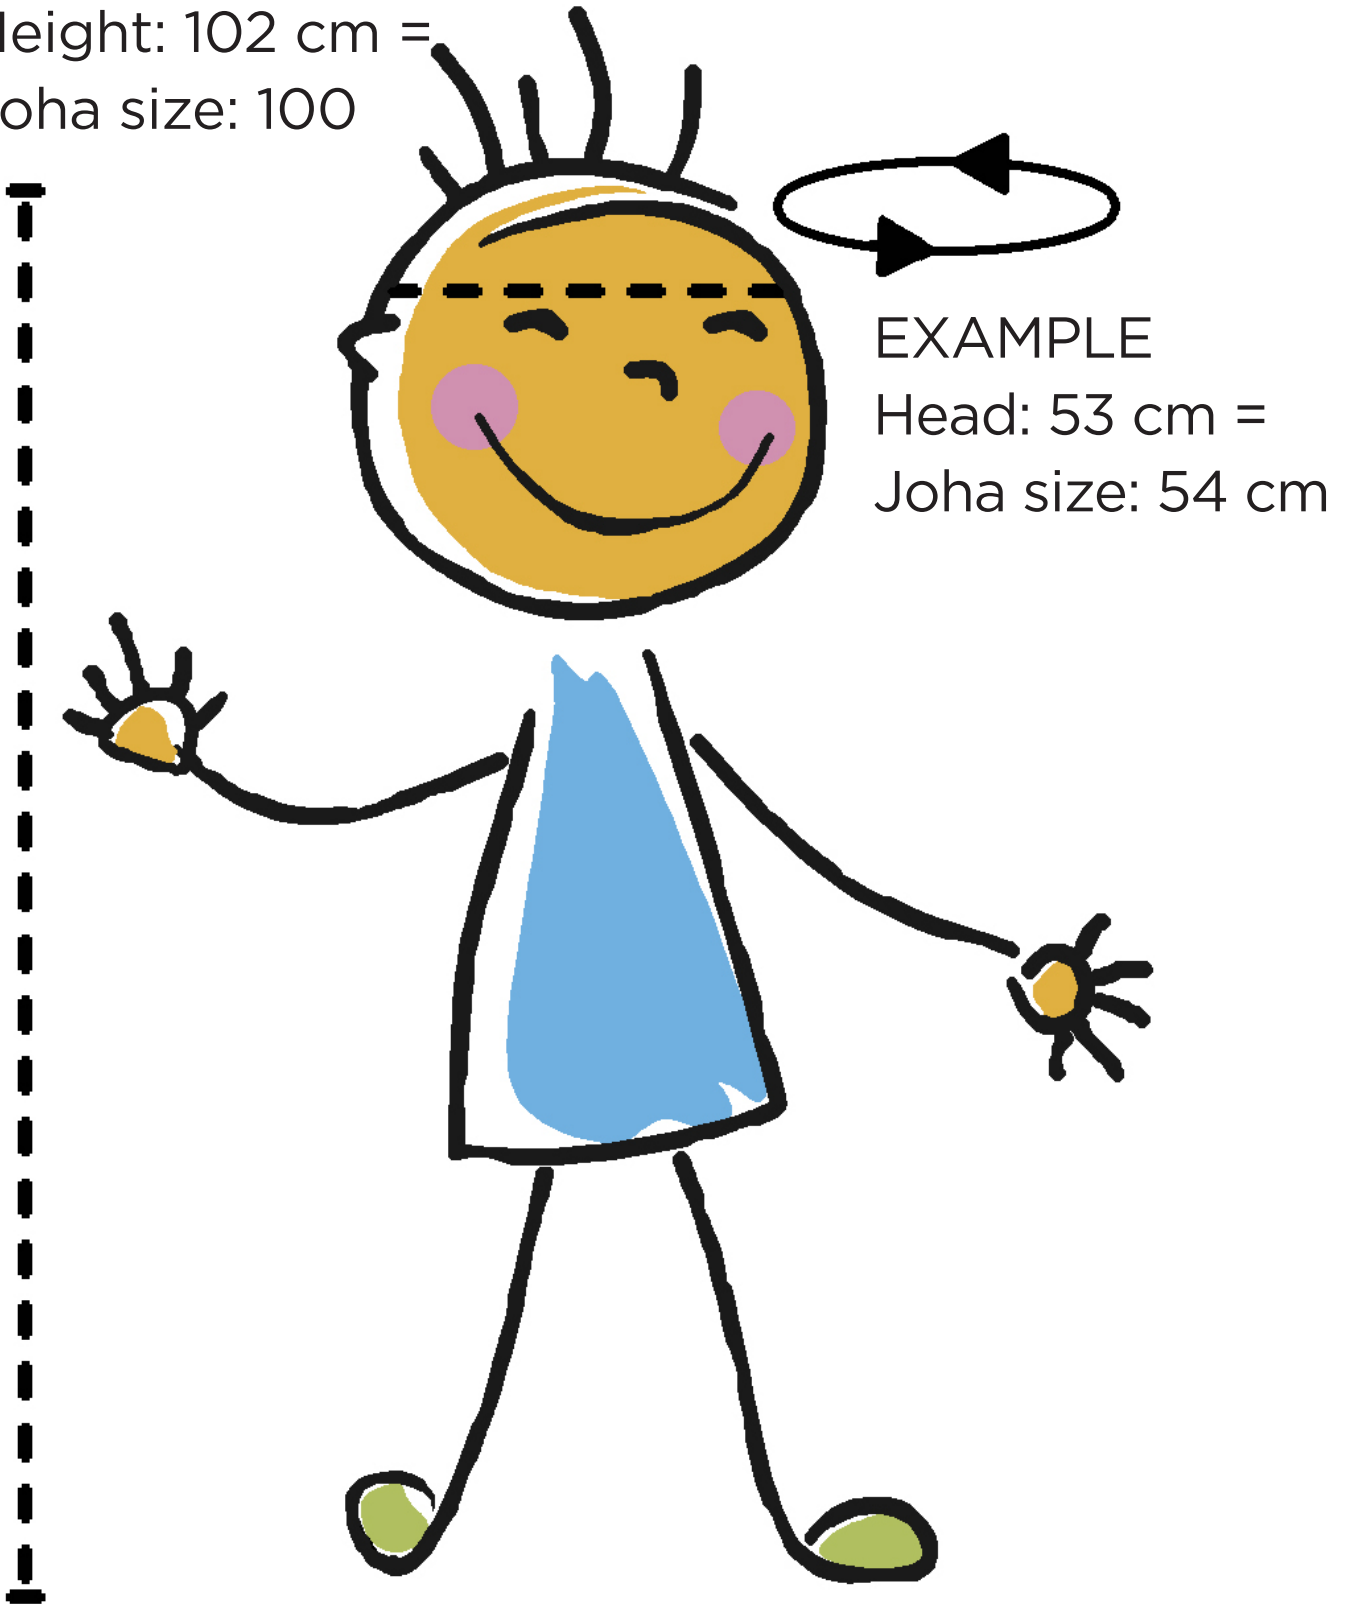

EXAMPLE

Height: 102 cm =

Joha size: 100

EXAMPLE

Head: 53 cm =

Joha size: 54 cm

Every child is UNIQUE. Measure before you buy.

JOHA
SIZE CHART

	APPROX AGE	JOHA SIZE	INTERNAT. SIZE	HEAD CIRC.
MONTHS	Premature	40	40/44	34cm
	0-1	50	50	37cm
	1-4	60	56/62	41cm
	4-9	70	68/74	45cm
	9-12	80	80	48cm
YEARS	1-2	90	86/92	50cm
	3-4	100	98/104	52cm
	4-5	110	110	
	6-7	120	116/122	54cm
	8-9	130	128/134	
	9-10	140	140	56cm
	11-12	150	146/152	